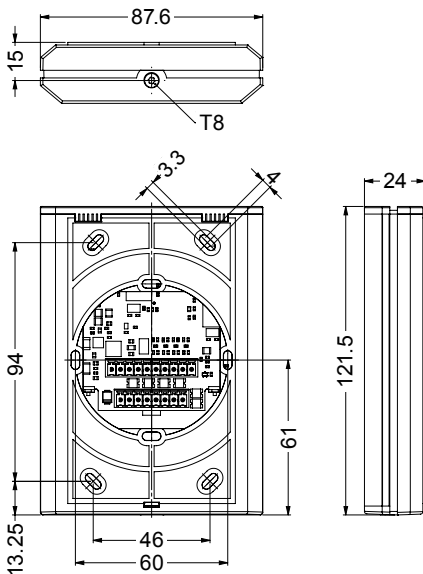

Features

- Can be installed indoors and in protected outdoor locations
- Modern design, suitable for the ADT series
- Flexible, simple application
- Simple installation
- Low service requirements

pKT master function

- For reading and writing a person's access authorisations
- Access rights are administered in the host system
- RFID credentials are used as virtual information carriers
- Reaction time, typically 1 sec.
- Special authorised cards are possible, e.g. emergency services